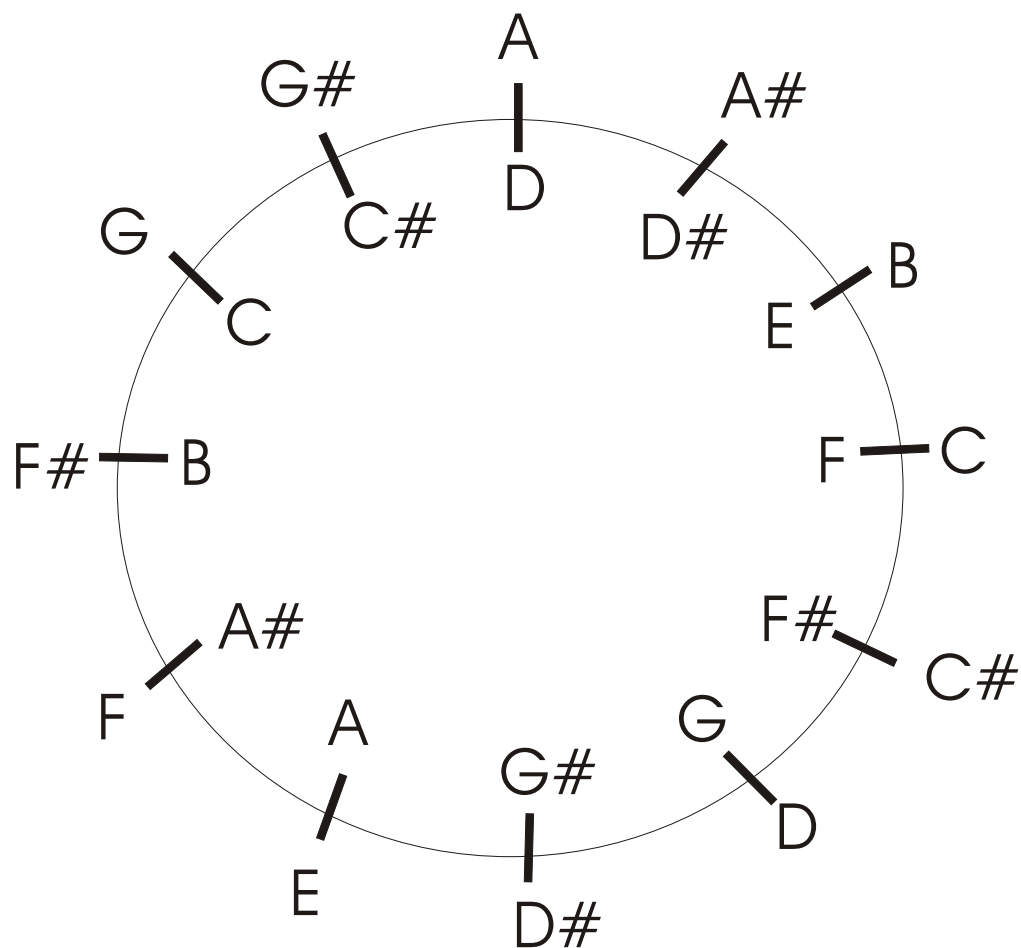

Transposing Chart for Mini Banjos Tuned to C

Outside is Mini Banjo Chords

Inside is Normal Banjo Chords

Example...Play G chord formation on mini banjo.
The actual chord that sounds is C